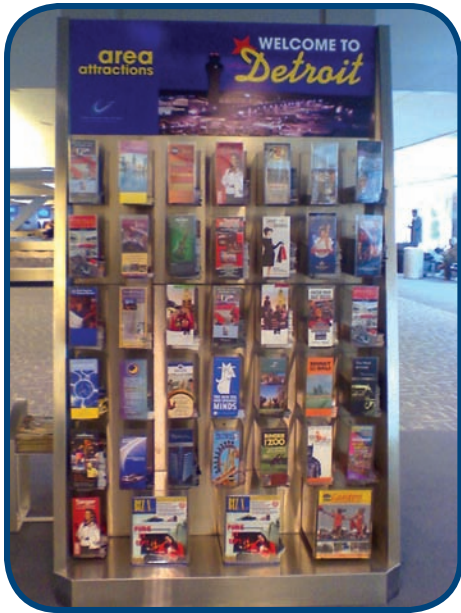

CTM PREMIUM DISPLAY

Detroit Metropolitan Wayne County Airport

Welcomes More Than 35 Million Passengers Each Year!

Want These Potential Customers To See Your Brochure At Just The Right Time?

Features And Benefits:

- Targeting 35 million passengers each year.
- Detroit Metropolitan Wayne County Airport is the 12th busiest airports in the United States with 467,230 inbound flights in 2008, and among the world's largest air transportation hubs.
- CTM's three display stands are strategically located in the baggage claim area.
- Premium display pockets are framed by a permanent mini-poster size of the full front cover of each brochures providing maximum exposure for every brochure.
- As a result of their size, Premium display stands can be used by several people at one time.
- Premium display stands accommodate a stack of brochures ensuring that an adequate supply is available to meet the high volume of traffic.
- Premium display stands are designed to be eye-catching and visually dominant. They remain neat at all times thus addressing the challenges of clutter and unsightliness in high traffic locations.