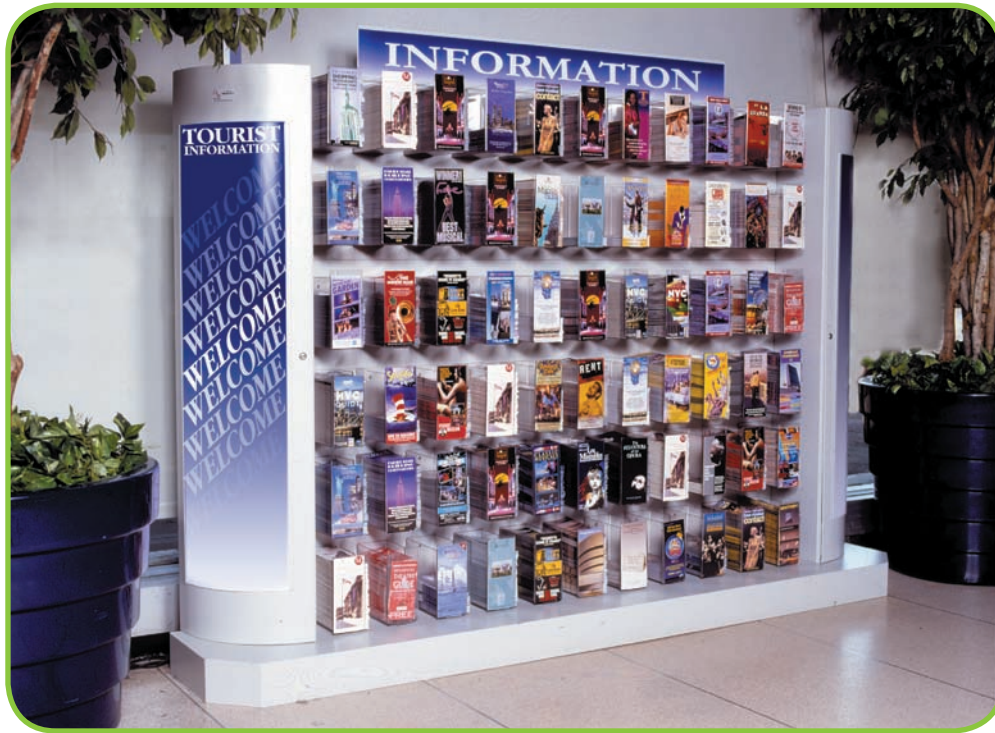

## PENNSYLVANIA CONVENTION CENTER

### Features and Benefits:

- Targets over 1 million visitors to the Philadelphia region annually
- Pockets are framed by a permanent mini-poster site of the full front cover of each brochure providing maximum exposure for every brochure
- Premium Display Stands are designed to be eye-catching and visually dominant
- Premium Display Stands can be used by several people at the same time.
- Premium Display Stands increase storage capacity by more than 200% over CTM's traditional hotel display stands
- Premium Display Stands accommodate a 9" stack of brochures ensuring that an adequate supply is available to meet the high volume of traffic
- Premium Display Stands remain neat at all times, addressing the challenges of clutter and unsightliness in high traffic locations